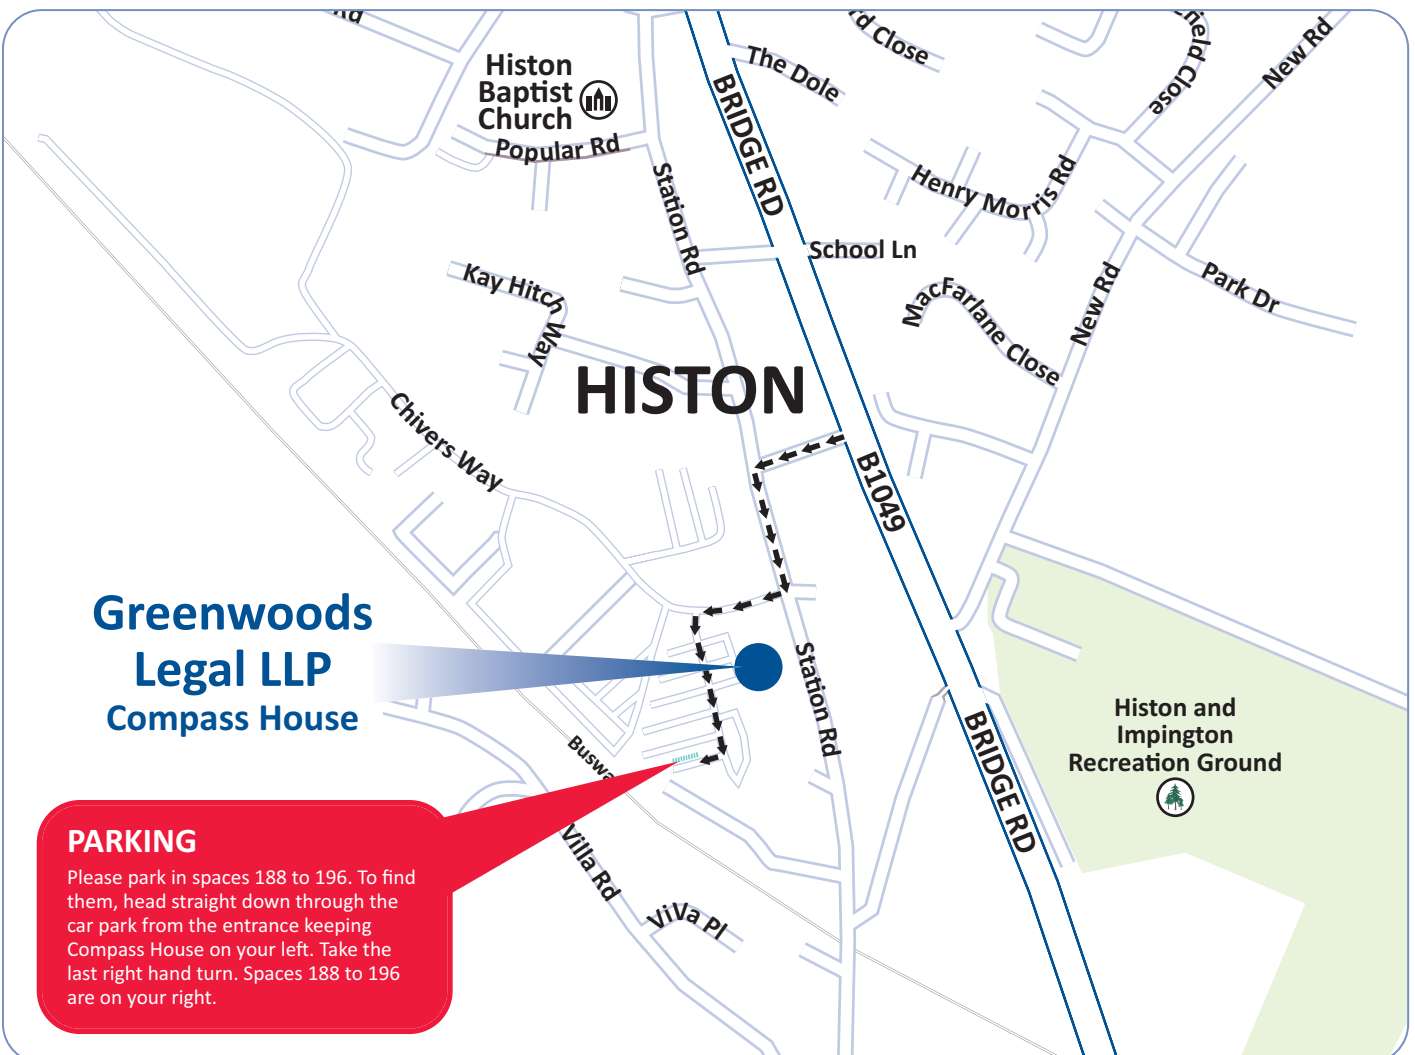

GREENWOODS

DIRECTIONS TO GREENWOODS - Cambridge

Directions

From the A14:

Exit junction 32 and take the (B1049) towards Histon. Vision Park is signposted half a mile along. Turn left at the traffic lights where signposted, follow the road round to the left then first right, Chivers Way, into Vision Park; Compass House is the first building on the left.

From Cambridge City Centre:

Take Histon Road (B1049) north and cross the A14, taking B1049 towards Histon. Proceed as above.

Public Transport

The Cambridgeshire Guided Bus stops close to Vision Park which offers fast and frequent buses from Histon to Huntingdon (50 minutes), St Ives (15) and Cambridge city centre (15). Please see www.thebusway.info for further information.

Greenwoods Legal LLP Compass House

PARKING

Please park in spaces 188 to 196. To find them, head straight down through the car park from the entrance keeping Compass House on your left. Take the last right hand turn. Spaces 188 to 196 are on your right.