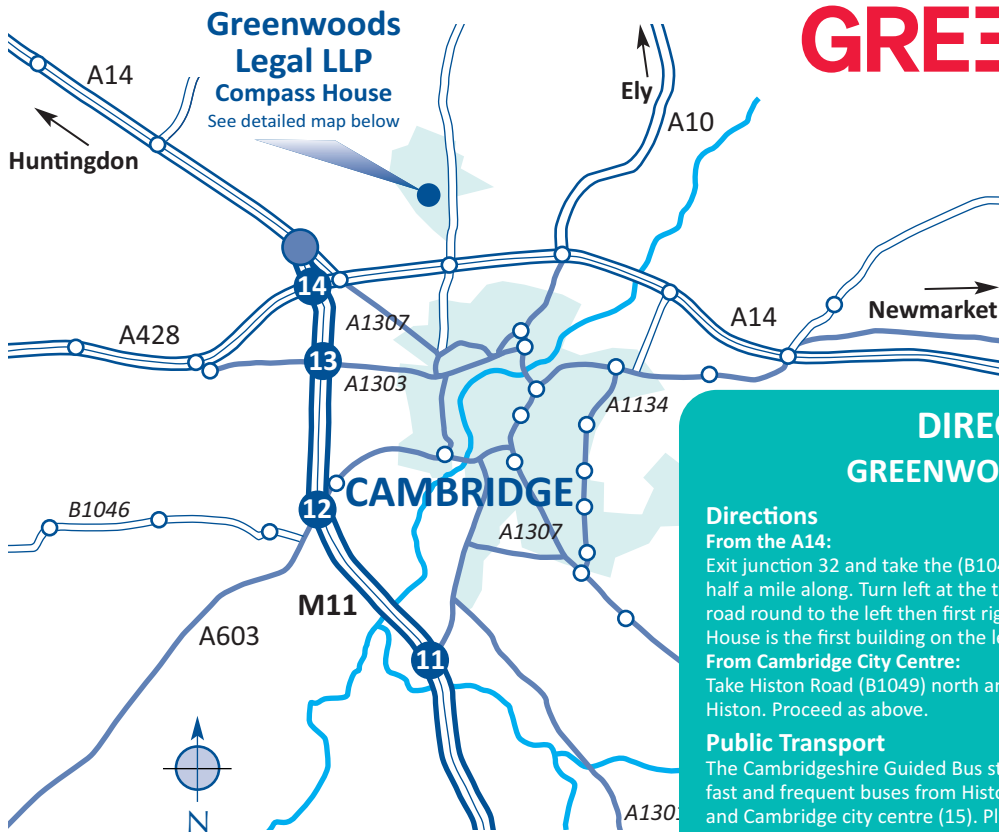

GREENWOODS

DIRECTIONS TO GREENWOODS - Cambridge

Directions

From the A14:

Exit junction 32 and take the (B1049) towards Histon. Vision Park is signposted half a mile along. Turn left at the traffic lights where signposted, follow the road round to the left then first right, Chivers Way, into Vision Park; Compass House is the first building on the left.

From Cambridge City Centre:

Take Histon Road (B1049) north and cross the A14, taking B1049 towards Histon. Proceed as above.

Public Transport

The Cambridgeshire Guided Bus stops close to Vision Park which offers fast and frequent buses from Histon to Huntingdon (50 minutes), St Ives (15) and Cambridge city centre (15). Please see www.thebusway.info for further information.

Greenwoods Legal LLP Compass House

PARKING

Please park in spaces 188 to 196. To find them, head straight down through the car park from the entrance keeping Compass House on your left. Take the last right hand turn. Spaces 188 to 196 are on your right.